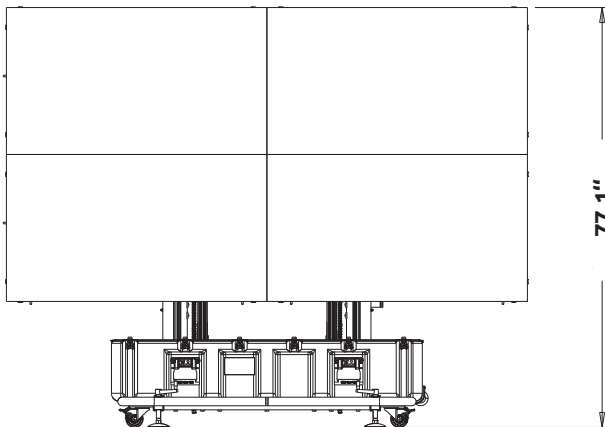

Milcots
SAFER WORLD GROUP
Rugged, Trusted

DIMENSIONS

HEIGHT ADJUSTMENT & SPACE REQUIREMENTS

211 Island road | Mahwah, NJ 07430 T 845.357.6700 F 845.368.8799 info@milcots.com
www.milcots.com

Milcots

SAFER WORLD GROUP