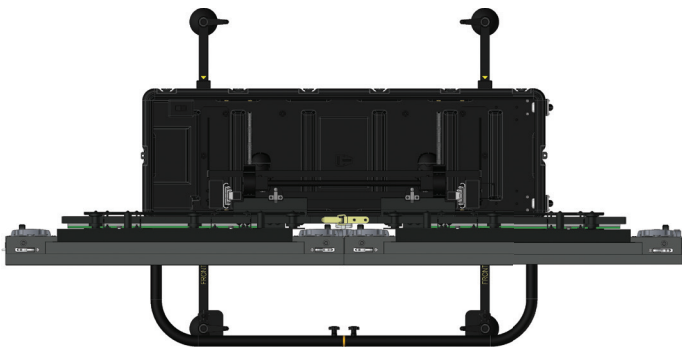

PRODUCT DESIGN

211 Island road | Mahwah, NJ 07430 T 845.357.6700 F 845.368.8799 info@milcots.com
www.milcots.com

MILCOTS - 05/2018. All rights reserved. All products names are trademarks of their respective owners. Information is subject to change without notice. Only MILCOTS installation and interface drawings are contractual documents.

Milcots
SAFER WORLD GROUP
Rugged, Trusted