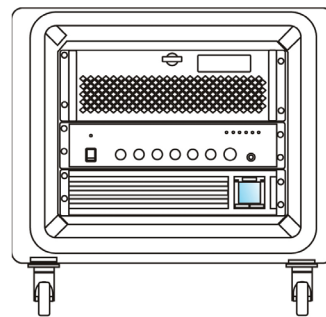

The LCD video wall package is a complete audio & video system

The graphic controller case consists of :

- One graphic controller enabling audio and video
- One sound amplifier & speakers as well as anti-feedback - Larsen - equipment
- One integrated UPS to protect data and equipment against voltage interruptions

A programmable keyboard - soft keyboard - will store and recover any previous scenario (*).

(*) A scenario includes the selection of the video captures to be displayed and combined on the wall at will. For the standard version, 11 video captures are available, and up to 80 if all capture options are implemented in the video wall controller.

211 Island road | Mahwah, NJ 07430 T 845.357.6700 F 845.368.8799 info@milcots.com
www.milcots.com

MILCOTS - 05/2018. All rights reserved. All products names are trademarks of their respective owners. Information is subject to change without notice. Only MILCOTS installation and interface drawings are contractual documents.

FRONT