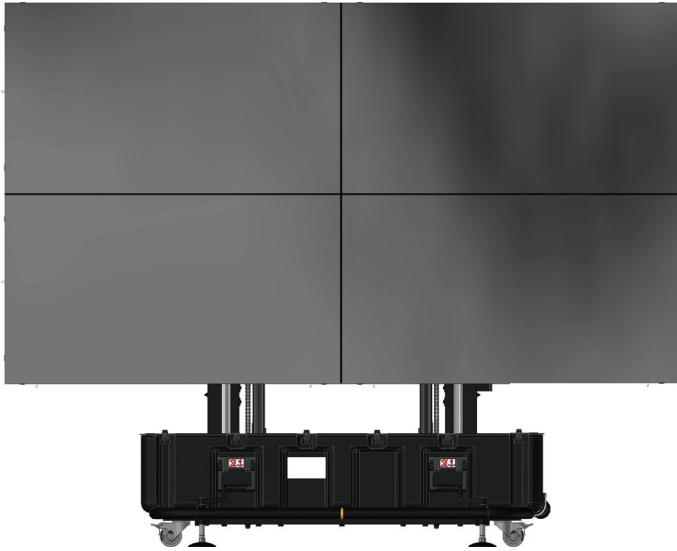

PRODUCT DESIGN

211 Island road | Mahwah, NJ 07430 T 845.357.6700 F 845.368.8799 info@milcots.com
www.milcots.com

MILCOTS - 05/2018. All rights reserved. All products names are trademarks of their respective owners. Information is subject to change without notice. Only MILCOTS installation and interface drawings are contractual documents.

Milcots
SAFER WORLD GROUP
Rugged, Trusted