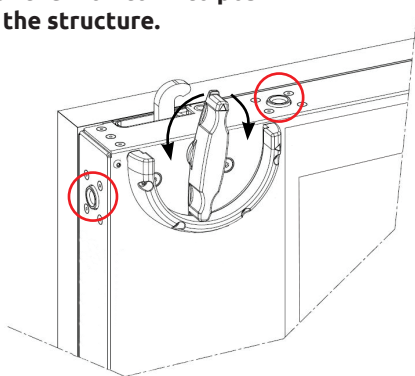

211 Island road | Mahwah, NJ 07430 T 845.357.6700 F 845.368.8799 info@milcots.com
www.milcots.com

PATENTED ASSEMBLY PROCESS

Based on D-LED DID technology and providing a 3.5 mm bezel-to-bezel width, the 55in monitor offers a sharp and vivid picture. Making any information easily readable, the MILCOTS 55" Thin Edge - monitor is specifically designed to be mounted and integrated as a video wall. The rear side of the monitor embeds three twist locks (A) and two carrying handles (B) to make assembling & disassembling safe, quick and easy while reducing the gap between displays to the minimum.

Monitors are secured during integration by means of locking devices.

A

The 3 twist devices lock the monitor into position or release it from the structure.

MILCOTS' patented shock absorbers protect the monitor from being damaged when assembling the wall.