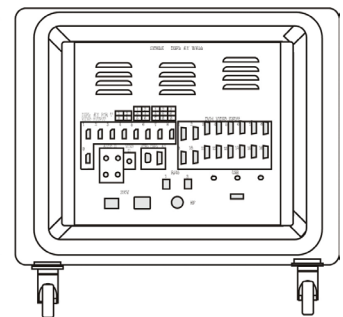

DEPLOYABLE VIDEO WALL DESCRIPTION

Thanks to its adjustable height, the MILCOTS deployable video wall is a unique portable information system that fits in a small or a large command post tent. This easy-to-deploy, intuitive and user friendly equipment can be erected by 2 people in less than 20 minutes and ready to use in 30 minutes.

The illustration shows a typical audio and video configuration.

The LCD video wall package is a complete audio & video system

The graphic controller case consists of :

- One graphic controller enabling audio and video
- One sound amplifier & speakers as well as anti-feedback - Larsen - equipment
- One integrated UPS to protect data and equipment against voltage interruptions

A programmable keyboard - soft keyboard - will store and recover any previous scenario (*).

(*) A scenario includes the selection of the video captures to be displayed and combined on the wall at will. For the standard version, 11 video captures are available, and up to 80 if all capture options are implemented in the video wall controller.

211 Island road | Mahwah, NJ 07430 T 845.357.6700 F 845.368.8799 info@milcots.com
www.milcots.com

MILCOTS - 05/2018. All rights reserved. All products names are trademarks of their respective owners. Information is subject to change without notice. Only MILCOTS installation and interface drawings are contractual documents.

REAR

Milcots
SAFER WORLD GROUP
Rugged, Trusted