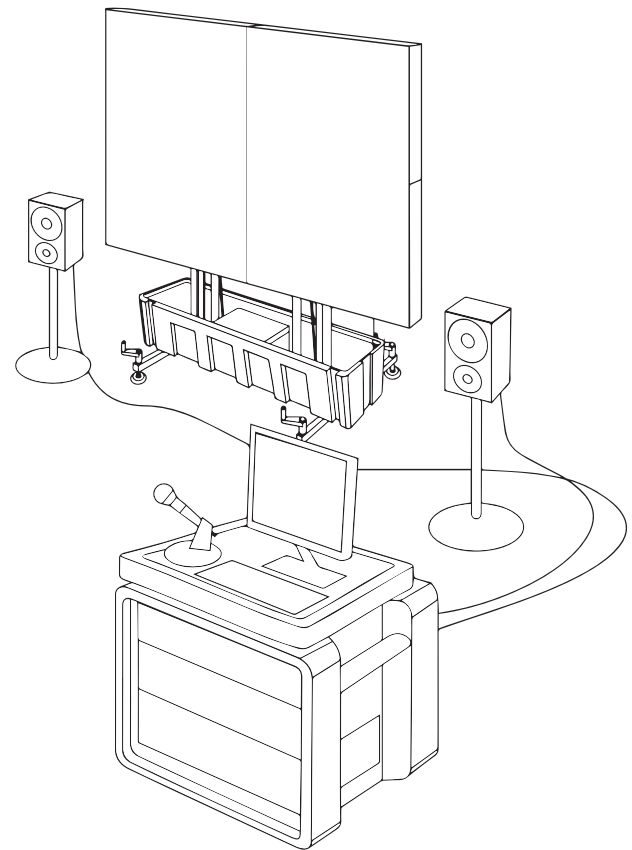

DEPLOYABLE VIDEO WALL DESCRIPTION

Thanks to its adjustable height, the MILCOTS deployable video wall is a unique portable information system that fits in a small or a large command post tent. This easy-to-deploy, intuitive and user friendly equipment can be erected by 2 people in less than 20 minutes and ready to use in 30 minutes.

The illustration shows a typical audio and video configuration.