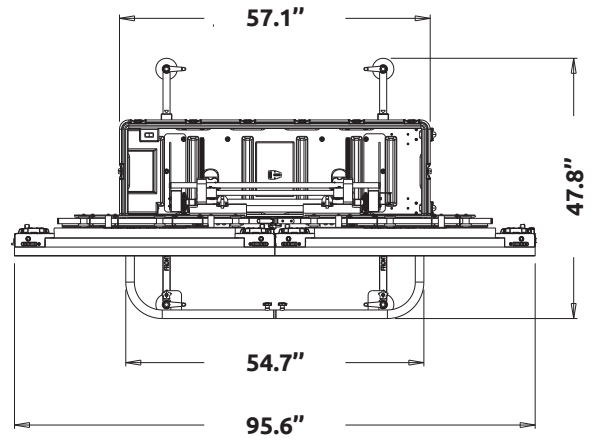

Milcots
SAFER WORLD GROUP
Rugged, Trusted

DIMENSIONS

HEIGHT ADJUSTMENT & SPACE REQUIREMENTS

211 Island road | Mahwah, NJ 07430 T 845.357.6700 F 845.368.8799 info@milcots.com
www.milcots.com

Milcots

SAFER WORLD GROUP