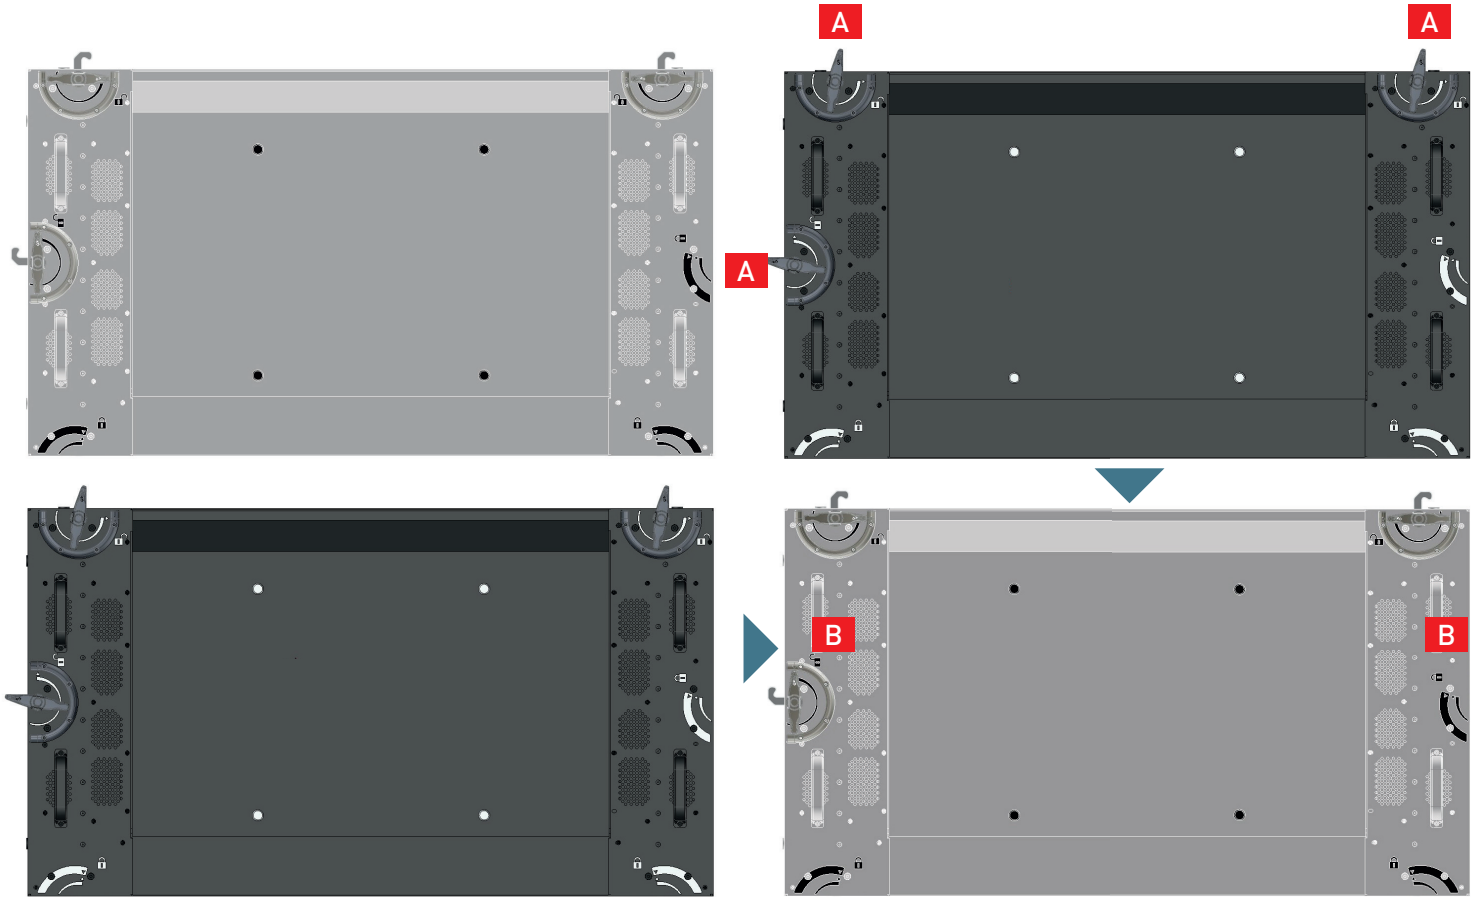

MULTIPLE VIDEO FEEDS FOR MULTIPLE DISPLAYS

The quad 55 MILCOTS video wall is the ideal tool for monitoring and displaying multiple video and audio sources. Easy to assemble, it can be installed on uneven ground while maintaining picture and sound quality. The MILCOTS quad 55" near-seamless video wall is an energy and cost efficient package. Designed around 4x55in digital signage LCDs, and provided with an open architecture graphic controller with expansion slots, this complete solution is prepared for added capability and will grow with the need. Delivered as a complete package, it's a real turn key solution, that can be tailored to specific requests.

211 Island road | Mahwah, NJ 07430 T 845.357.6700 F 845.368.8799 info@milcots.com
www.milcots.com

PATENTED ASSEMBLY PROCESS

Based on D-LED DID technology and providing a 3.5 mm bezel-to-bezel width, the 55in monitor offers a sharp and vivid picture. Making any information easily readable, the MILCOTS 55" Thin Edge - monitor is specifically designed to be mounted and integrated as a video wall. The rear side of the monitor embeds three twist locks (A) and two carrying handles (B) to make assembling & disassembling safe, quick and easy while reducing the gap between displays to the minimum.