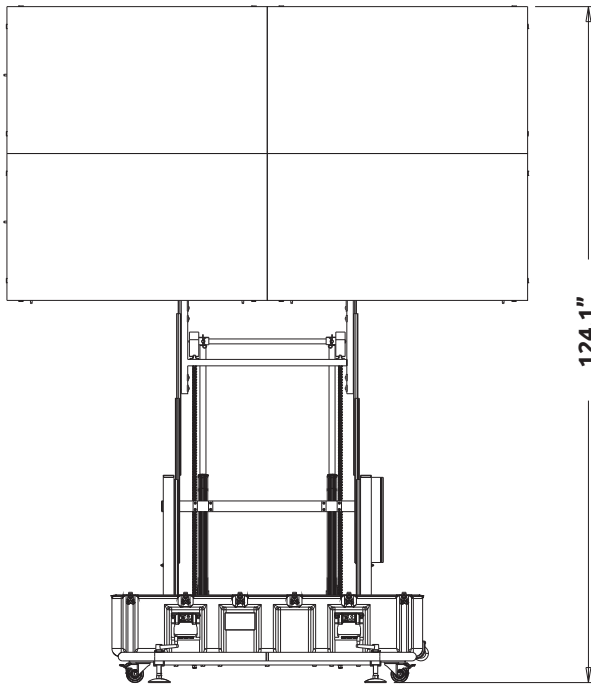

DIMENSIONS

HEIGHT ADJUSTMENT & SPACE REQUIREMENTS

211 Island road | Mahwah, NJ 07430 T 845.357.6700 F 845.368.8799 info@milcots.com
www.milcots.com

Milcots

SAFER WORLD GROUP

Rugged, Trusted