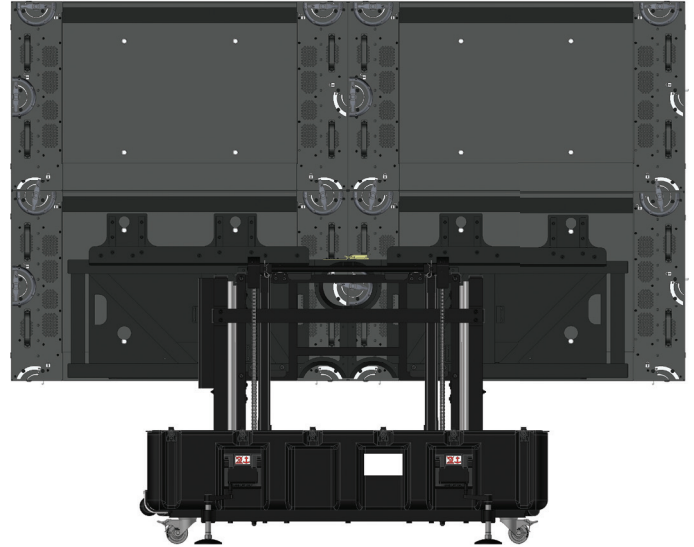

PRODUCT DESIGN

211 Island road | Mahwah, NJ 07430 T 845.357.6700 F 845.368.8799 info@milcots.com
www.milcots.com

MILCOTS - 05/2018. All rights reserved. All products names are trademarks of their respective owners. Information is subject to change without notice. Only MILCOTS installation and interface drawings are contractual documents.

Milcots
SAFER WORLD GROUP
Rugged, Trusted