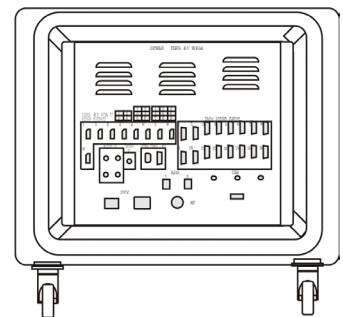

DEPLOYABLE VIDEO WALL DESCRIPTION

Thanks to its adjustable height, the MILCOTS deployable video wall is a unique portable information system that fits in a small or a large command post tent. This easy-to-deploy, intuitive and user friendly equipment can be erected by 2 people in less than 20 minutes and ready to use in 30 minutes.

The illustration shows a typical audio and video configuration.

The LCD video wall package is a complete audio & video system

The graphic controller case consists of :

- One graphic controller enabling audio and video
- One sound amplifier & speakers as well as anti-feedback - Larsen - equipment
- One integrated UPS to protect data and equipment against voltage interruptions

A programmable keyboard - soft keyboard - will store and recover any previous scenario (*).

(*) A scenario includes the selection of the video captures to be displayed and combined on the wall at will. For the standard version, 11 video captures are available, and up to 80 if all capture options are implemented in the video wall controller.

REAR