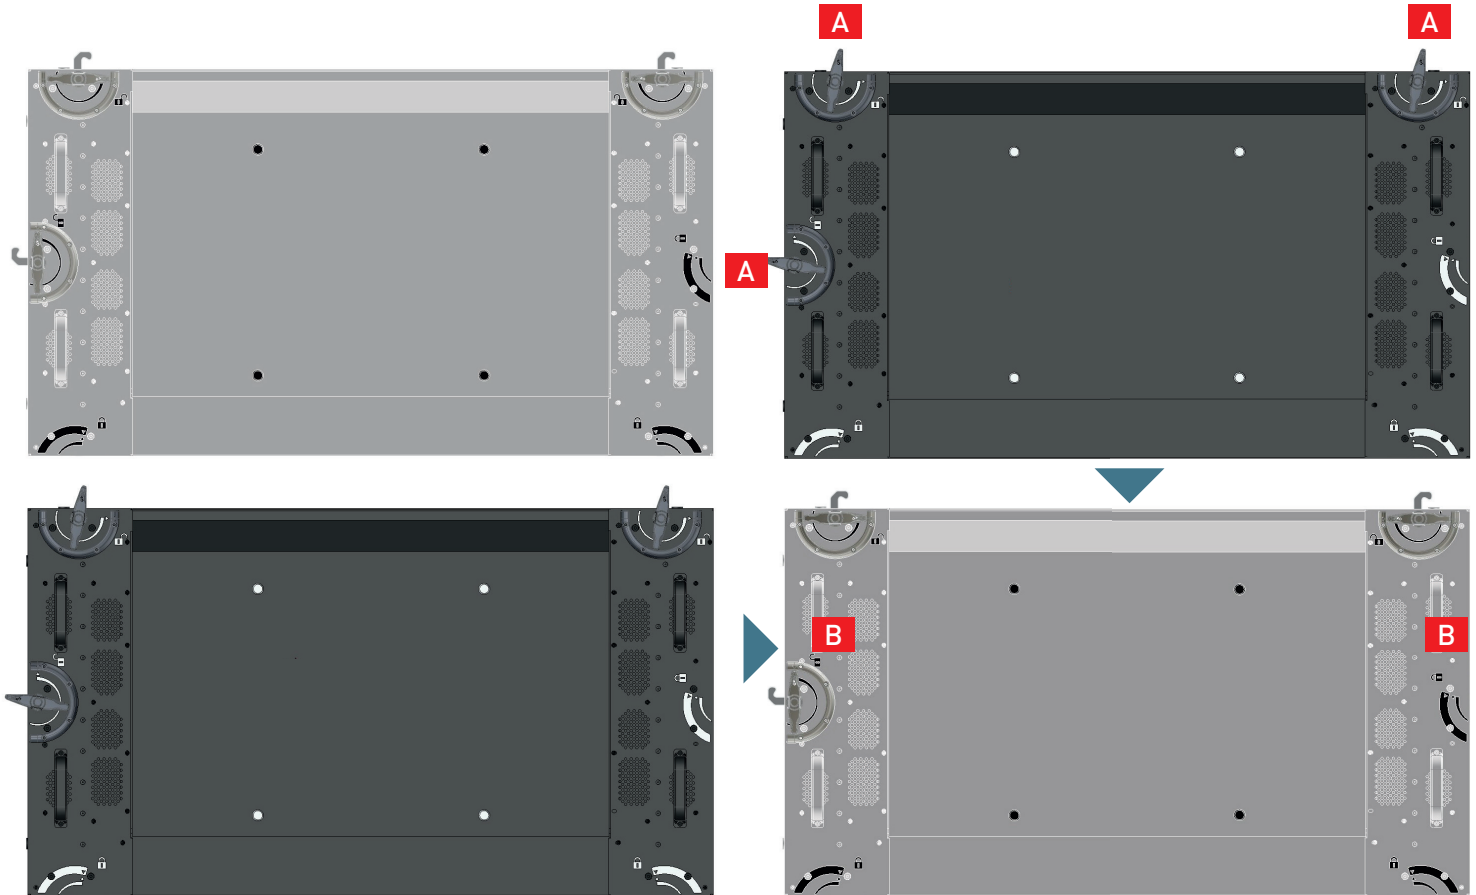

PATENTED ASSEMBLY PROCESS

Based on D-LED DID technology and providing a 1.8 mm edges and 5.5 mm bezel-to-bezel width, the 46in monitor offers a sharp and vivid picture. Making any information easily readable, the MILCOTS 46" Thin Edge - monitor is specifically designed to be mounted and integrated as a video wall. The rear side of the monitor embeds three twist locks (A) and two carrying handles (B) to make assembling & disassembling safe, quick and easy while reducing the gap between displays to the minimum.