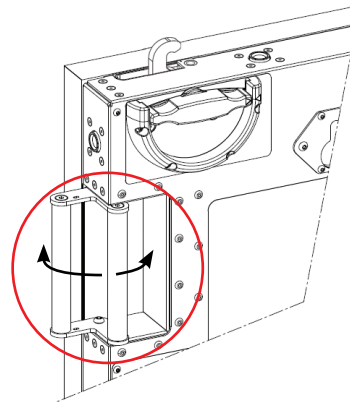

B

A 90° rotation enables to stick the handles out, so 2 persons can carry the monitor.