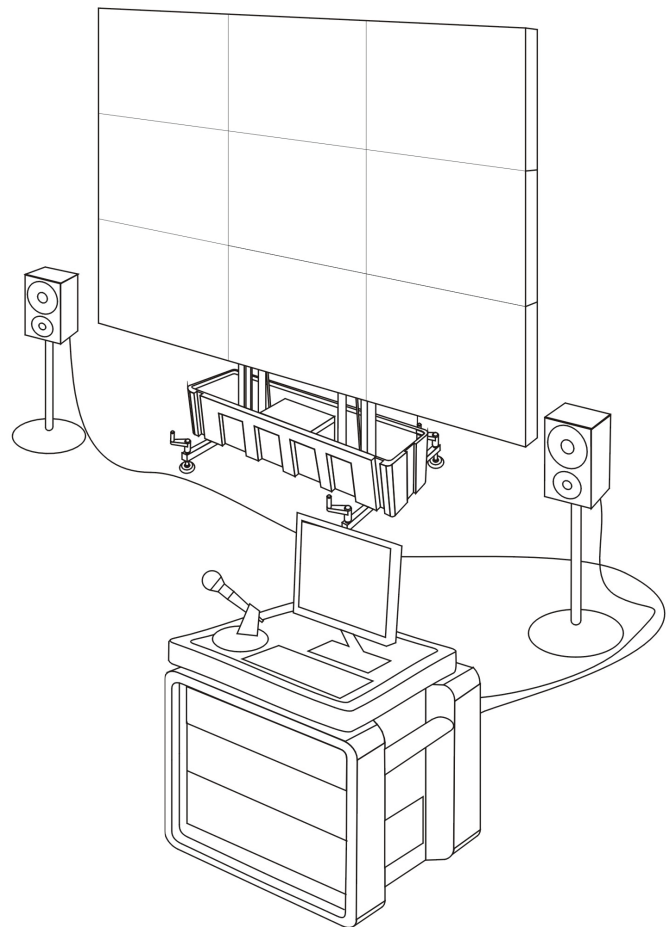

DEPLOYABLE VIDEO WALL DESCRIPTION

Thanks to its adjustable height, the MILCOTS deployable video wall is a unique portable information system that fits in a small or a large command post tent. This easy-to-deploy, intuitive and user friendly equipment can be erected by 2 people in less than 20 minutes and ready to use in 30 minutes.

The illustration shows a typical audio and video configuration.