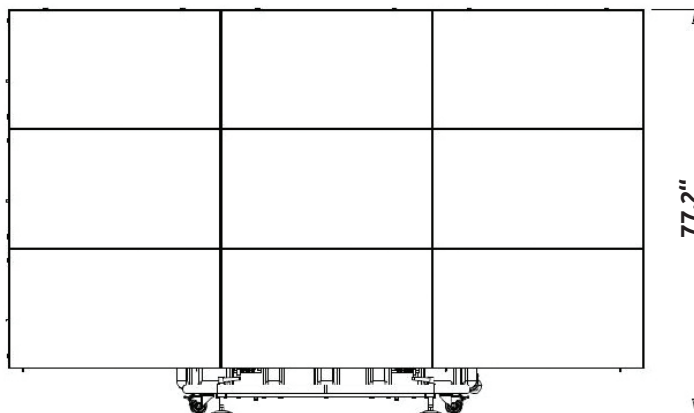

DIMENSIONS

HEIGHT ADJUSTMENT & SPACE REQUIREMENTS