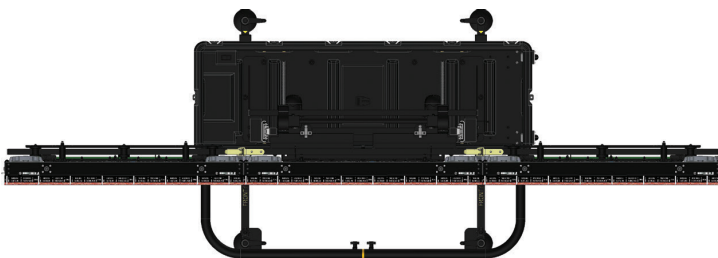

PRODUCT DESIGN

211 Island road | Mahwah, NJ 07430 T 845.357.6700 F 845.368.8799 info@milcots.com
www.milcots.com

MILCOTS - 05/2018. All rights reserved. All products names are trademarks of their respective owners. Information is subject to change without notice. Only MILCOTS installation and interface drawings are contractual documents.

Milcots
SAFER WORLD GROUP
Rugged, Trusted