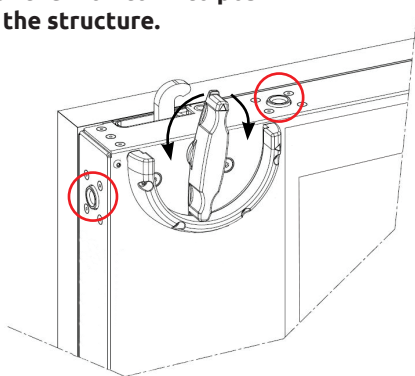

211 Island road | Mahwah, NJ 07430 T 845.357.6700 F 845.368.8799 info@milcots.com
www.milcots.com

PATENTED ASSEMBLY PROCESS

Based on D-LED DID technology and providing a 1.8 mm edges and 5.5 mm bezel-to-bezel width, the 46in monitor offers a sharp and vivid picture. Making any information easily readable, the MILCOTS 46" Thin Edge - monitor is specifically designed to be mounted and integrated as a video wall. The rear side of the monitor embeds three twist locks (A) and two carrying handles (B) to make assembling & disassembling safe, quick and easy while reducing the gap between displays to the minimum.

Monitors are secured during integration by means of locking devices.

A

The 3 twist devices lock the monitor into position or release it from the structure.

MILCOTS' patented shock absorbers protect the monitor from being damaged when assembling the wall.