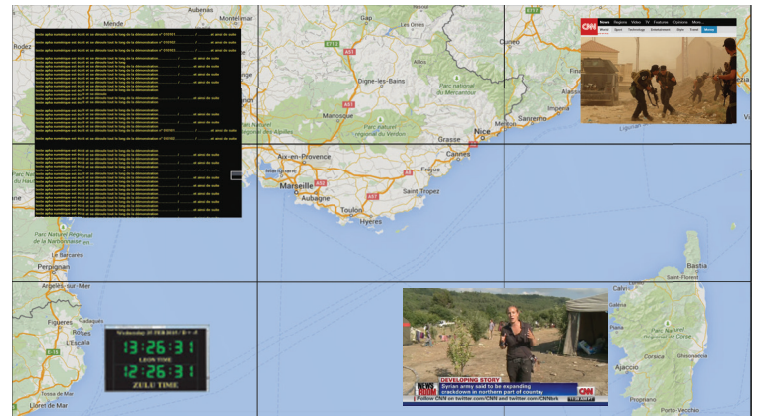

VIDEO WALL SERIES

Deployable systems

3 x 3 x 46"

DEPLOYABLE VIDEO WALL SOLUTION

KEY FEATURES

- 138" screen of 18 mega pixels
- 10-minute fast, easy and secure assembling
- Ready to use in 30 minutes
- Transportable in weatherproof rugged transit cases
- Can be installed on uneven ground up to 5% incline
- Ideal for temporary indoor, command post & field installations
- Lock out patented system
- Emission security - TEMPEST standards:
NATO SDIP-27 Level A & USA NSTISSAM Level 1
- Multiple video sources, scalable per application
- User friendly and self explanatory plug and play software

OVERVIEW

The MILCOTS 3x3x46 deployable LCD video wall is a COTS field-proven system ideal for the military and first responders. Mobile and transportable, it can be reliably deployed anywhere to rapidly provide a command and control or situation awareness in a tactical environment. Widely used by Army forces in the field, it is also the solution of choice for managing any critical situations. It can be set in minutes in a building, under an inflatable tent or in a mobile shelter.

MULTIPLE VIDEO FEEDS FOR MULTIPLE DISPLAYS

The 3x3x46 MILCOTS video wall is the ideal tool for monitoring and displaying multiple video and audio sources. Easy to assemble, it can be installed on uneven ground while maintaining picture and sound quality. The MILCOTS 3x3x46" near-seamless video wall is an energy and cost efficient package. Designed around 9x46in digital signage LCDs, and provided with an open architecture graphic controller with expansion slots, this complete solution is prepared for added capability and will grow with the need. Delivered as a complete package, it's a real turn key solution, that can be tailored to specific requests.