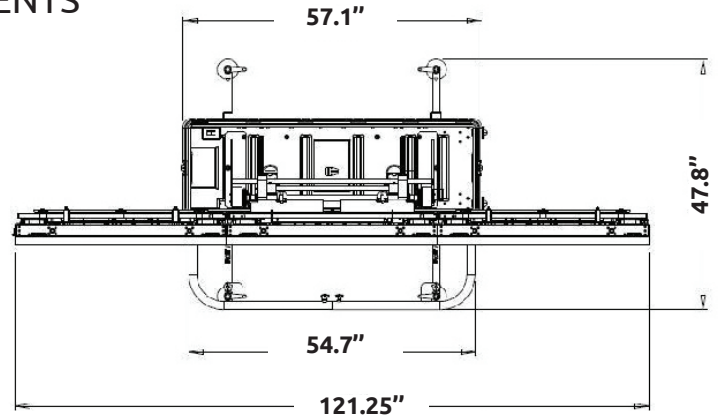

DIMENSIONS

HEIGHT ADJUSTMENT & SPACE REQUIREMENTS