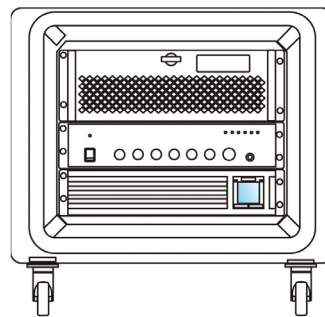

The LCD video wall package is a complete audio & video system

The graphic controller case consists of :

- One graphic controller enabling audio and video
- One sound amplifier & speakers as well as anti-feedback - Larsen - equipment
- One integrated UPS to protect data and equipment against voltage interruptions

A programmable keyboard - soft keyboard - will store and recover any previous scenario (*).

(*) A scenario includes the selection of the video captures to be displayed and combined on the wall at will. For the standard version, 11 video captures are available, and up to 80 if all capture options are implemented in the video wall controller.

FRONT